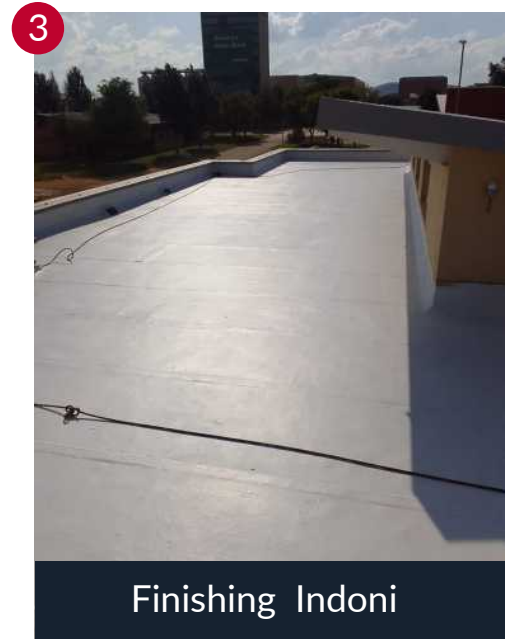

Roofing Preparation Stages (Concrete slab)