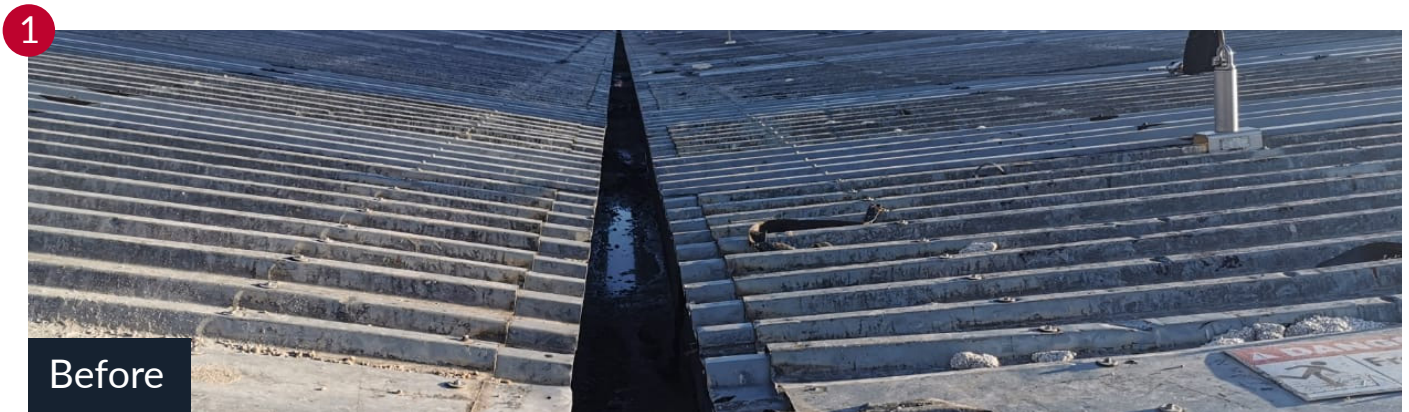

Roofing Before & After Stages (Steel roof)